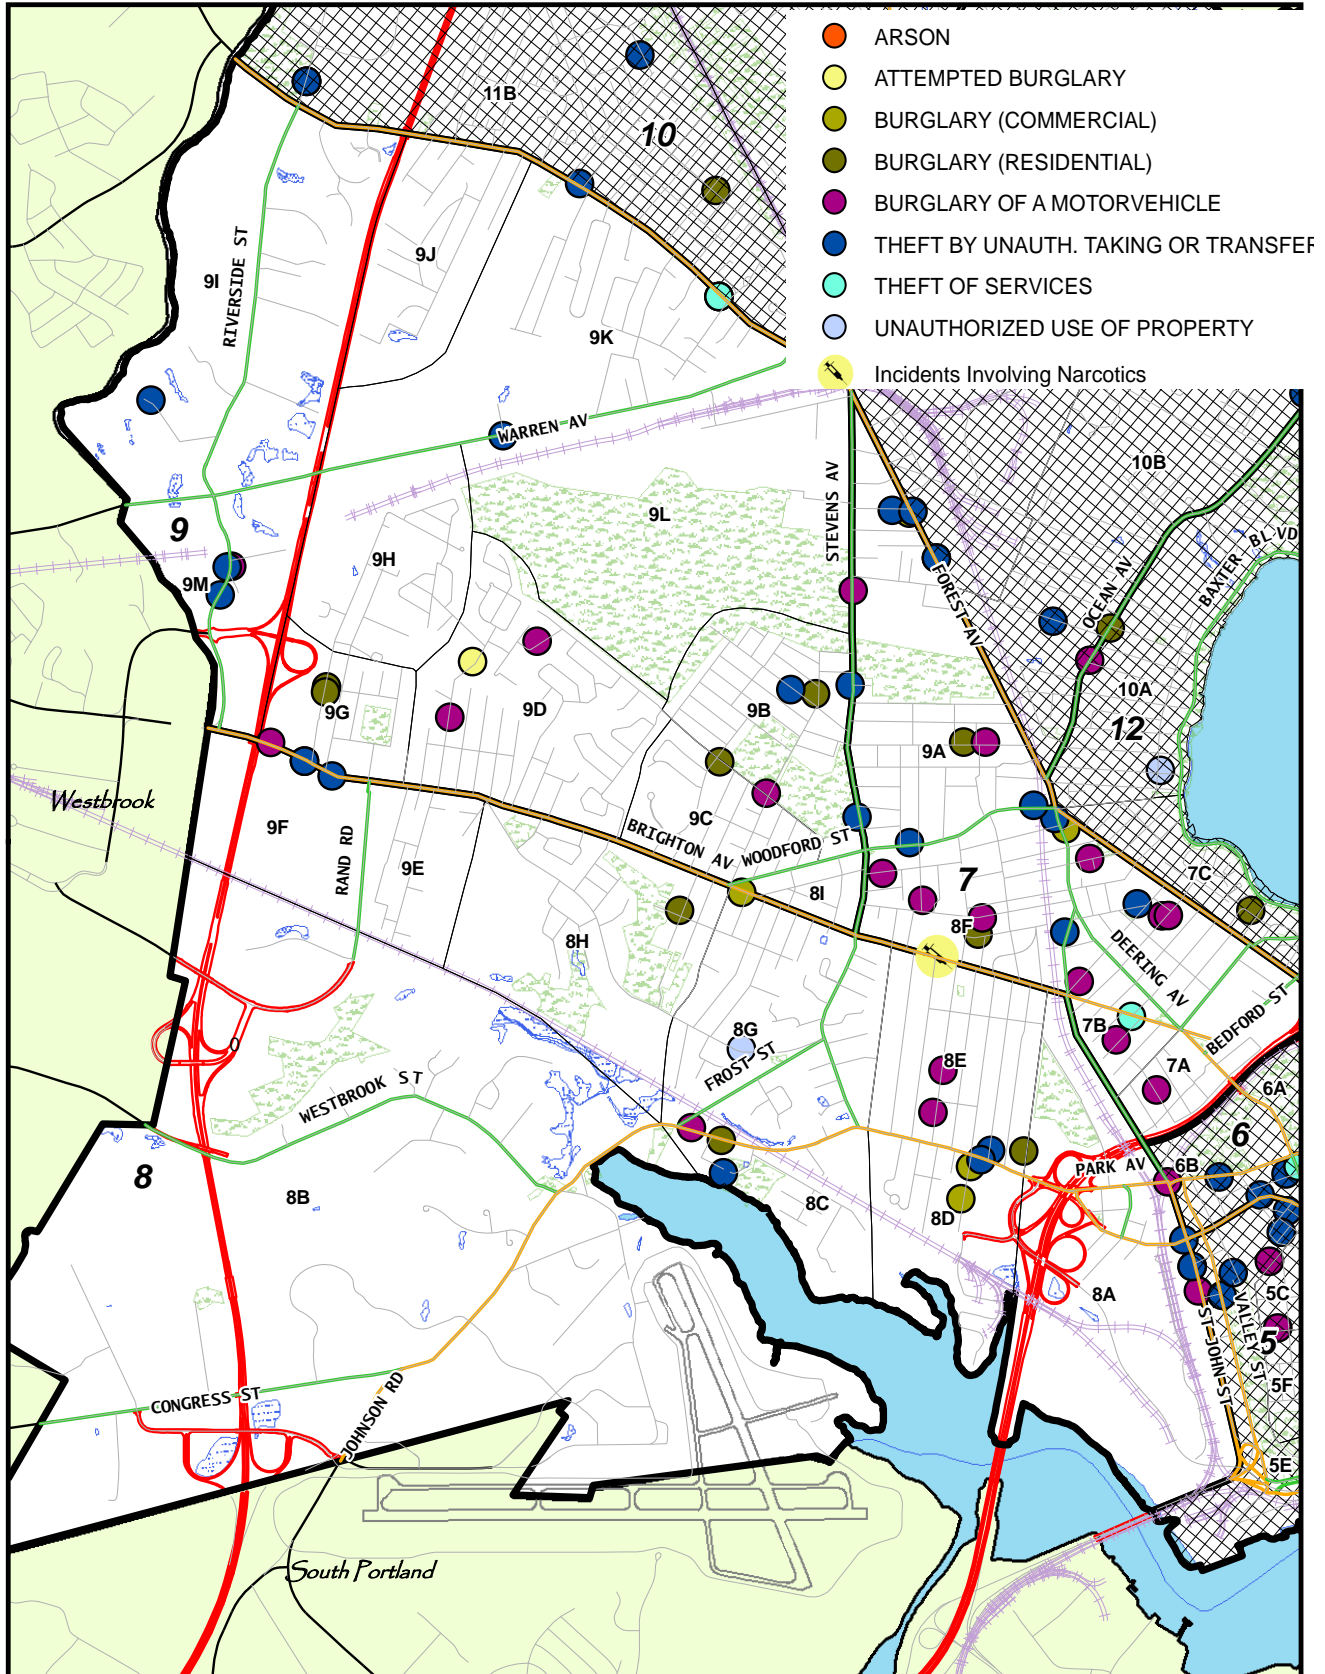

June 1st, 2010

Portland Police Department  
COMPSTAT Sector 5  
May 1st through May 31st

### Property Crime Monthly Map

June 1st, 2010

Portland Police Department  
COMPSTAT Sector 5  
May 1st through May 31st

### Violent Crime Monthly Map